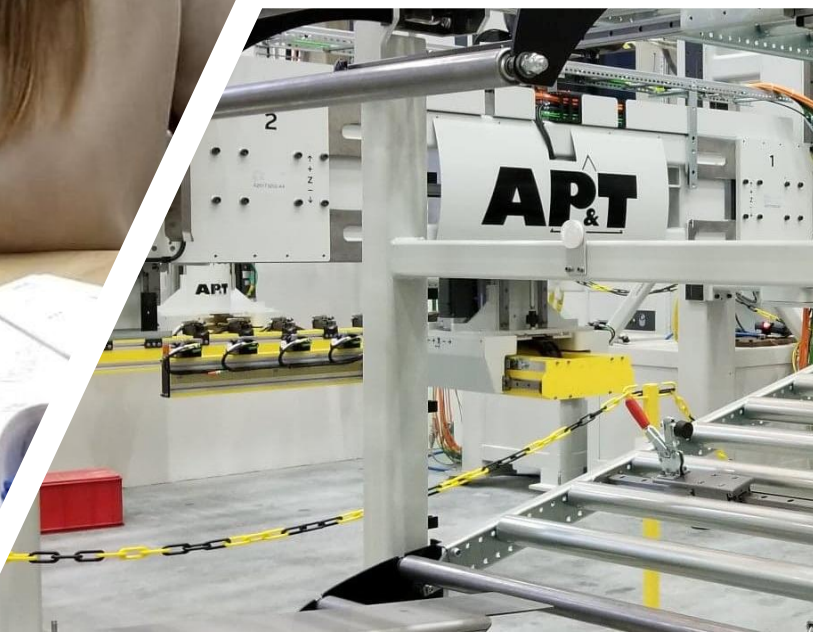

A woman with blonde hair and glasses, wearing a blue long-sleeved shirt with yellow stripes, is leaning over a man. The man is wearing a dark blue shirt with a yellow high-visibility vest. They are both looking at a large, complex industrial machine with various pipes, valves, and a large cylindrical component. The background is a blurred industrial setting.

LIA – Lärande i arbetslivet 20 veckor
Examensarbete kopplat till yrket

A man in a dark shirt and safety vest is working on a large, complex industrial machine in a workshop. The machine has various pipes, valves, and a large cylindrical component. The background shows a typical workshop environment with tools and equipment.